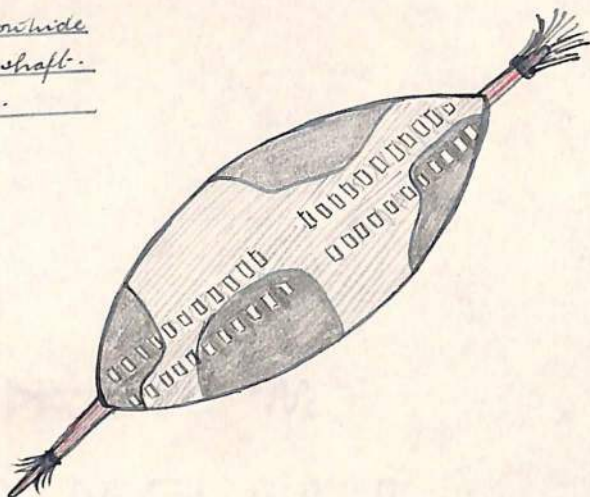

Wood shaft supports cowhide
bound to shaft. 36" shaft.
28" shields 16" wide.

ONE

ZULU-XOSA. COW-HIDE SHIELD

SOUTH AFRICA.

V angled wood shields 4ft long.
hair tufts, human face markings.

ONE.

KENYAH KAYAN. WARSHIELD