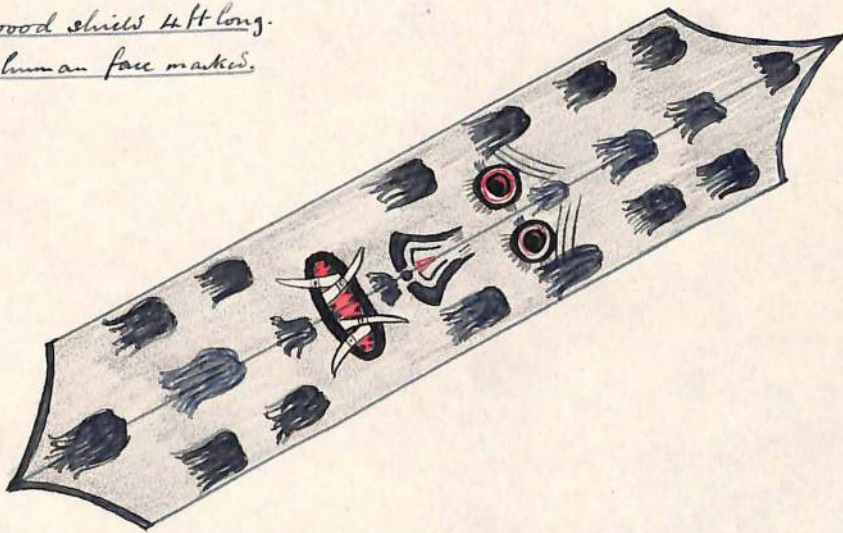

Wood shaft supports cowhide
bound to shaft. 36" shaft.
28" shields 16" wide.

ONE

ZULU-XOSA. COW-HIDE SHIELD

SOUTH AFRICA.

V angled wood shields 4ft long.
hair tufts, human face markings.

ONE.

KENYAH KAYAN. WARSHIELD

BORNEO.

FACE DECORATION. HUMAN VICTIMS HAIR ADORNMENTS